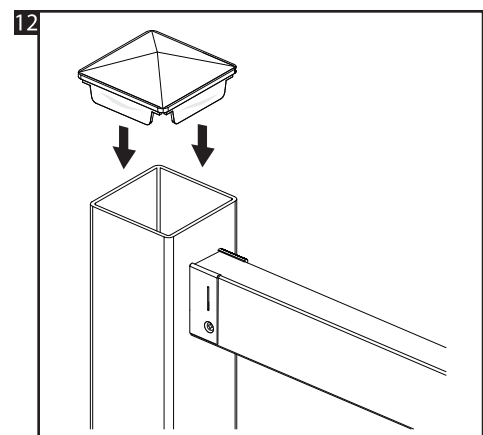

Installation manual

*not included

Do you need assistance? Call Us ☎ 305 735 2111
info@azembla.com.co

White Outdoor Shower Enclosure

Do you need assistance? Call Us ☎ 305 735 2111 info@azembla.com.co