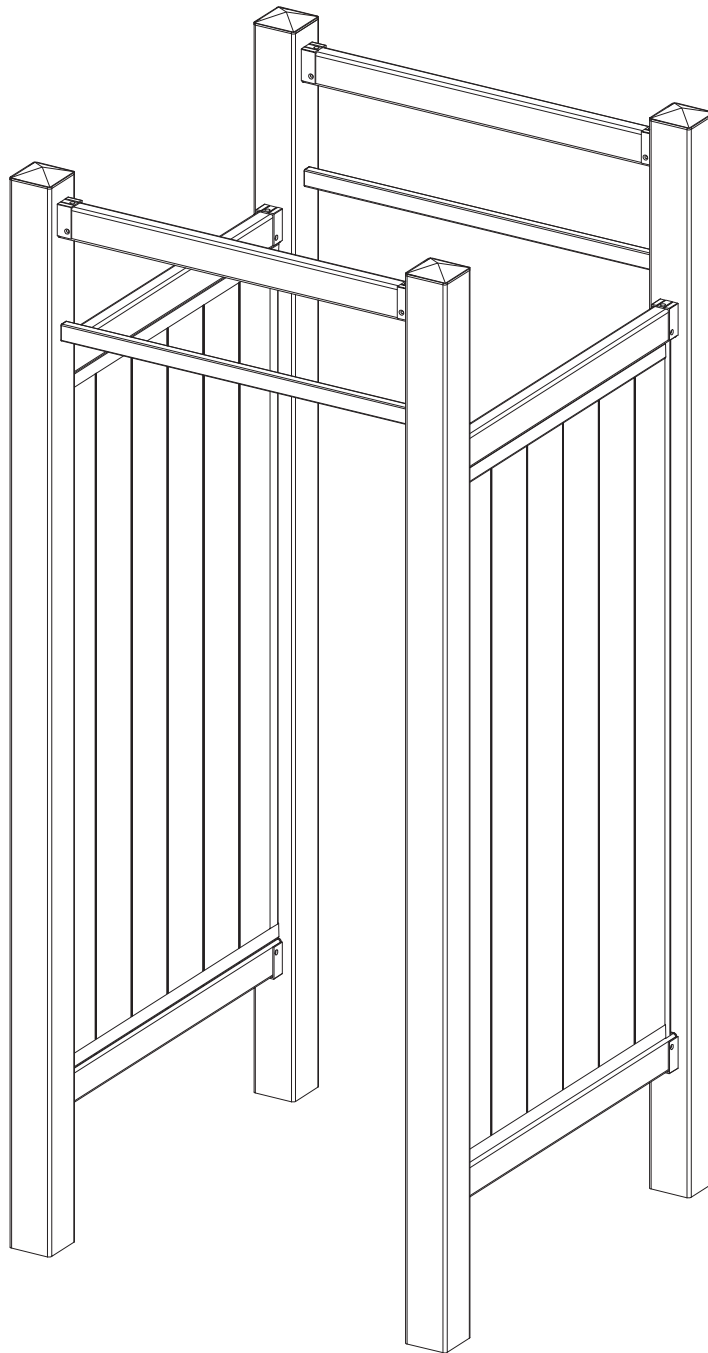

Installation manual

*not included

Do you need assistance? Call Us ☎ 305 735 2111
info@azembla.com.co

White Outdoor Shower Enclosure

Do you need assistance? Call Us ☎ 305 735 2111 info@azembla.com.co