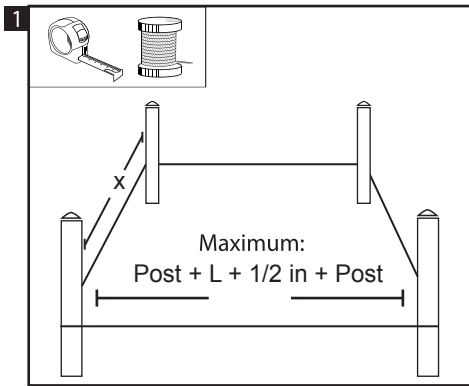

Installation manual

*not included

Do you need assistance? Call Us ☎ 305 735 2111
info@azembla.com.co

White Outdoor Shower Enclosure

Do you need assistance? Call Us ☎ 305 735 2111 info@azembla.com.co