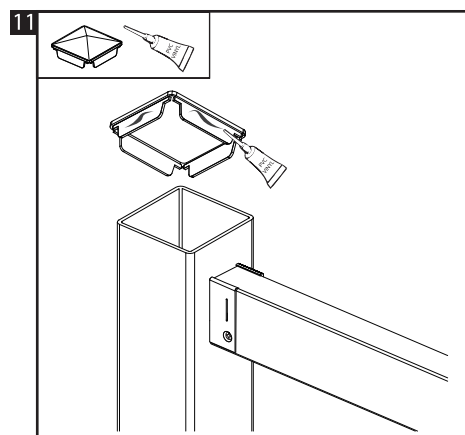

Installation manual

*not included

Do you need assistance? Call Us ☎ 305 735 2111
info@azembla.com.co

White Outdoor Shower Enclosure

Do you need assistance? Call Us ☎ 305 735 2111 info@azembla.com.co