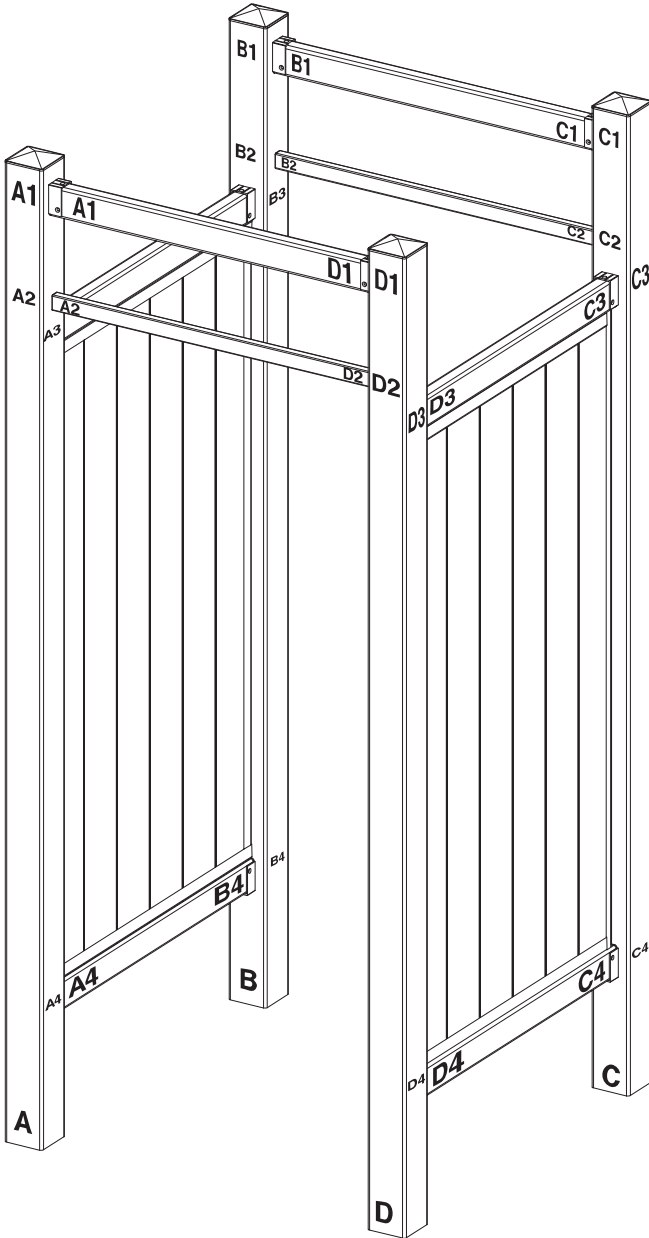

Installation manual

*not included

Do you need assistance? Call Us ☎ 305 735 2111
info@azembla.com.co

White Outdoor Shower Enclosure

Do you need assistance? Call Us ☎ 305 735 2111 info@azembla.com.co