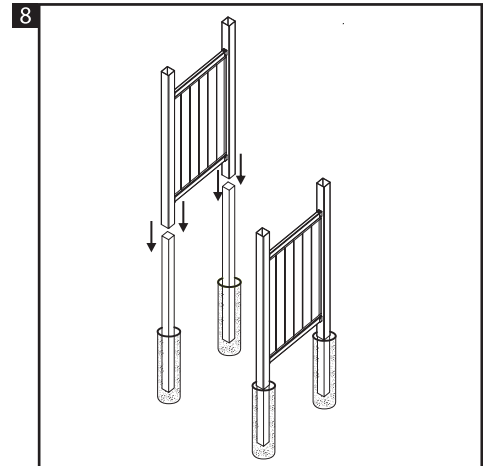

Installation manual

*not included

Do you need assistance? Call Us ☎ 305 735 2111
info@azembla.com.co

White Outdoor Shower Enclosure

Do you need assistance? Call Us ☎ 305 735 2111 info@azembla.com.co