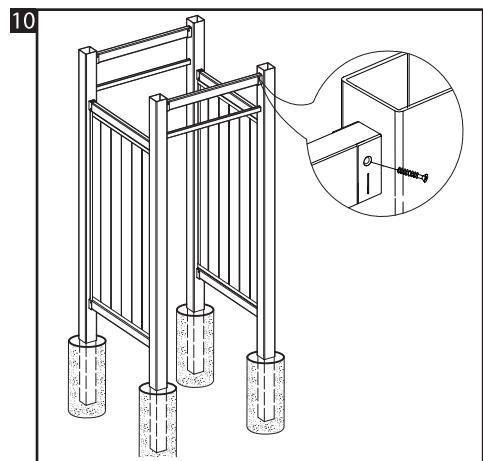

Installation manual

*not included

Do you need assistance? Call Us ☎ 305 735 2111
info@azembla.com.co

White Outdoor Shower Enclosure

Do you need assistance? Call Us ☎ 305 735 2111 info@azembla.com.co