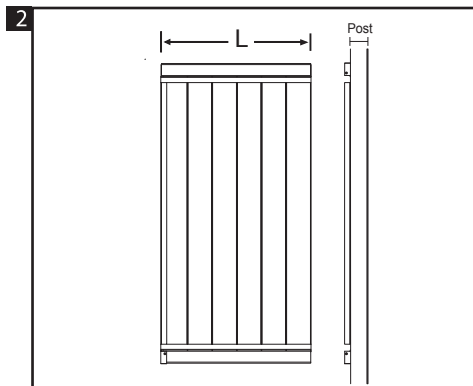

Installation manual

*not included

Do you need assistance? Call Us ☎ 305 735 2111
info@azembla.com.co

White Outdoor Shower Enclosure

Do you need assistance? Call Us ☎ 305 735 2111 info@azembla.com.co