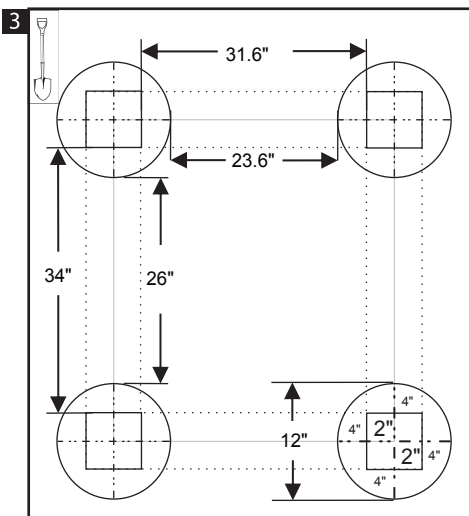

Installation manual

*not included

Do you need assistance? Call Us ☎ 305 735 2111
info@azembla.com.co

White Outdoor Shower Enclosure

Do you need assistance? Call Us ☎ 305 735 2111 info@azembla.com.co