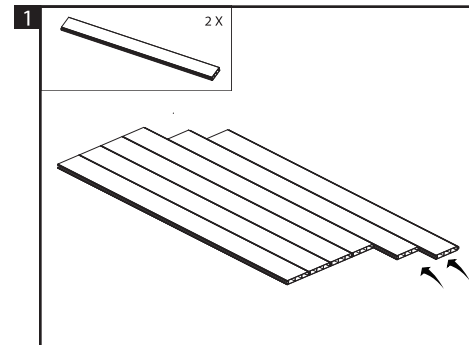

Installation manual

*not included

Do you need assistance? Call Us ☎ 305 735 2111
info@azembla.com.co

White Outdoor Shower Enclosure

Do you need assistance? Call Us ☎ 305 735 2111 info@azembla.com.co