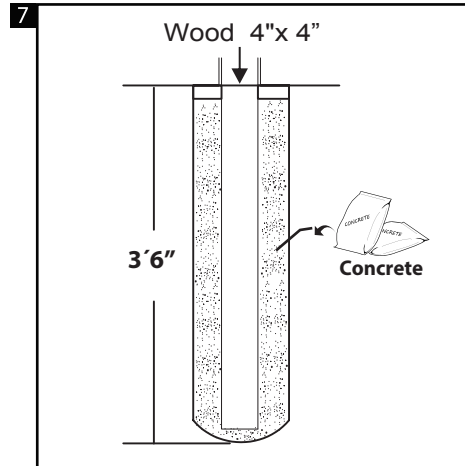

Installation manual

*not included

Do you need assistance? Call Us ☎ 305 735 2111
info@azembla.com.co

White Outdoor Shower Enclosure

Do you need assistance? Call Us ☎ 305 735 2111 info@azembla.com.co