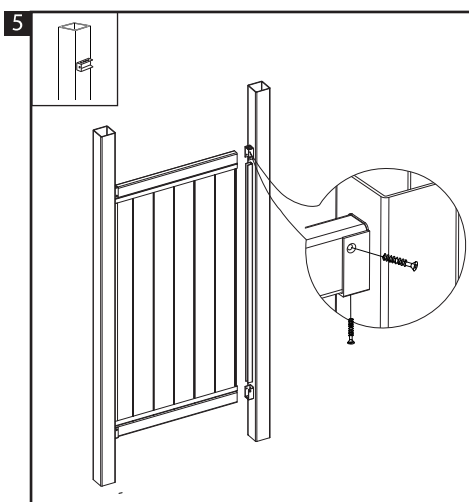

Installation manual

*not included

Do you need assistance? Call Us ☎ 305 735 2111
info@azembla.com.co

White Outdoor Shower Enclosure

Do you need assistance? Call Us ☎ 305 735 2111 info@azembla.com.co