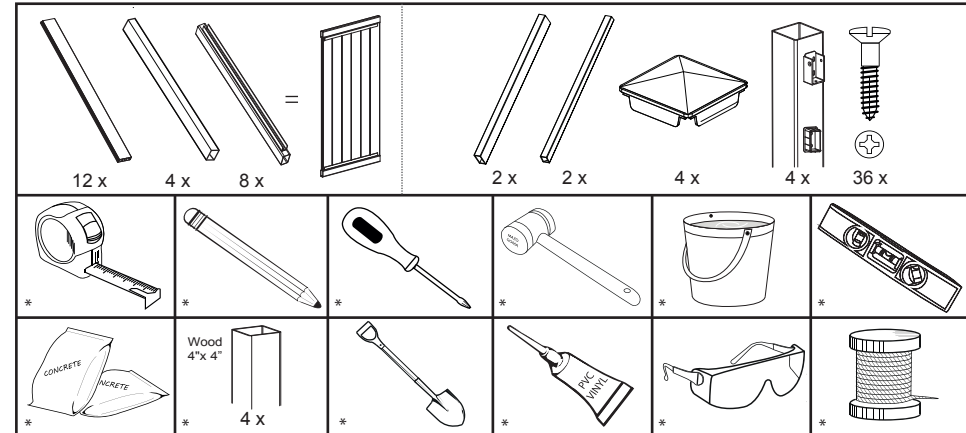

Installation manual

*not included

Do you need assistance? Call Us ☎ 305 735 2111
info@azembla.com.co

White Outdoor Shower Enclosure

Do you need assistance? Call Us ☎ 305 735 2111 info@azembla.com.co