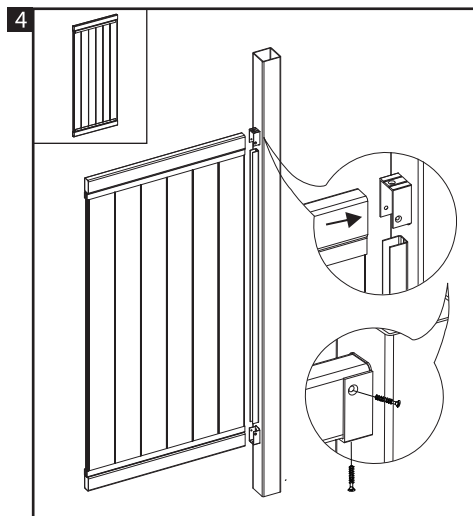

Installation manual

*not included

Do you need assistance? Call Us ☎ 305 735 2111
info@azembla.com.co

White Outdoor Shower Enclosure

Do you need assistance? Call Us ☎ 305 735 2111 info@azembla.com.co