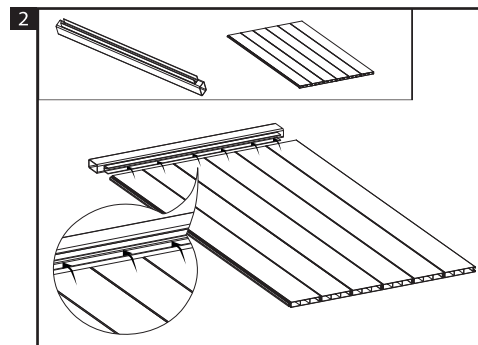

Installation manual

*not included

Do you need assistance? Call Us ☎ 305 735 2111
info@azembla.com.co

White Outdoor Shower Enclosure

Do you need assistance? Call Us ☎ 305 735 2111 info@azembla.com.co