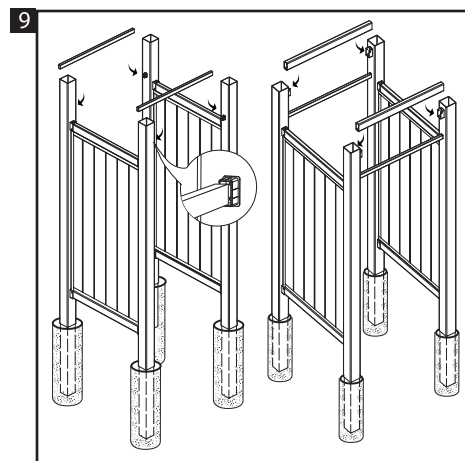

Installation manual

*not included

Do you need assistance? Call Us ☎ 305 735 2111
info@azembla.com.co

White Outdoor Shower Enclosure

Do you need assistance? Call Us ☎ 305 735 2111 info@azembla.com.co