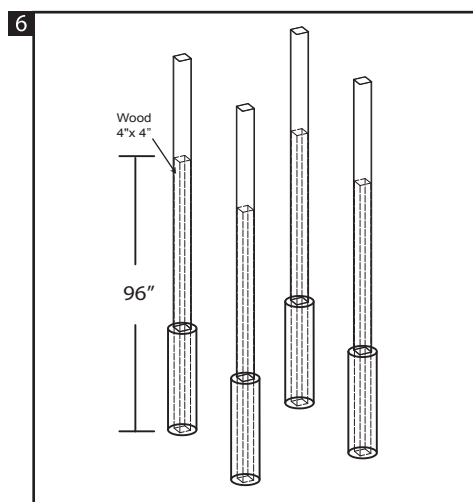

Installation manual

*not included

Do you need assistance? Call Us ☎ 305 735 2111
info@azembla.com.co

White Outdoor Shower Enclosure

Do you need assistance? Call Us ☎ 305 735 2111 info@azembla.com.co