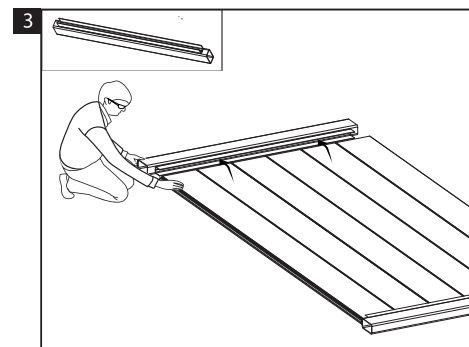

Installation manual

*not included

Do you need assistance? Call Us ☎ 305 735 2111
info@azembla.com.co

White Outdoor Shower Enclosure

Do you need assistance? Call Us ☎ 305 735 2111 info@azembla.com.co